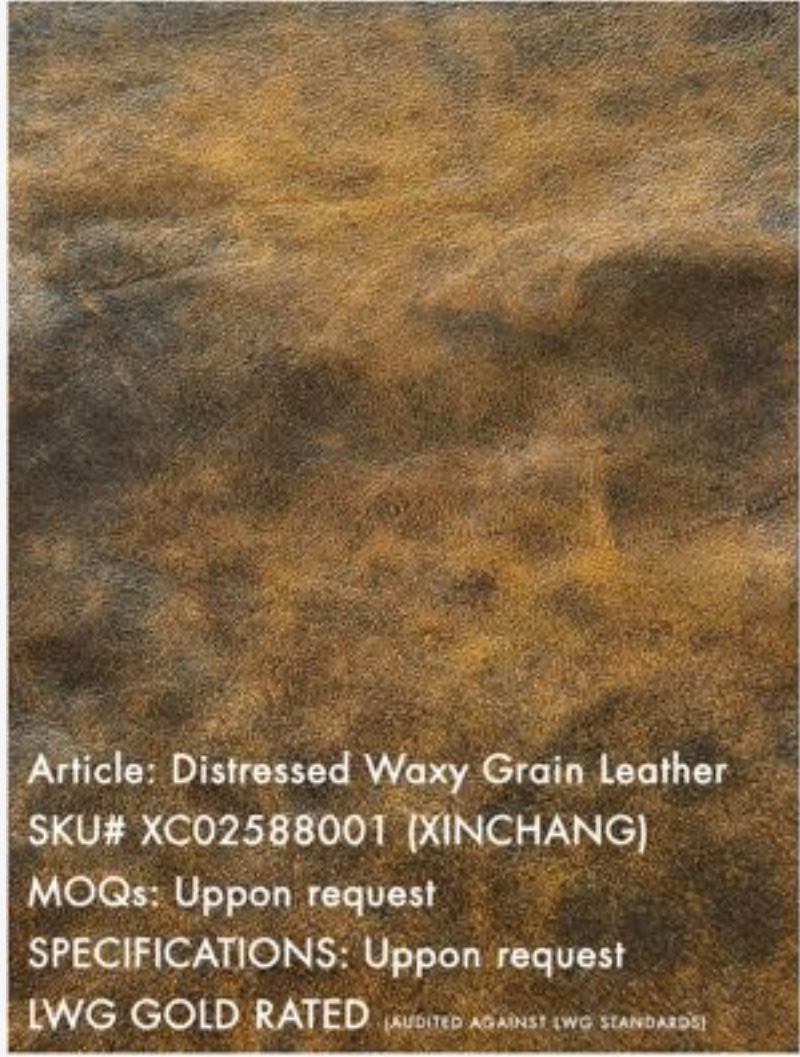

Responsible Leather

Gold Rated by Leather Working Group

The LWG Audit Standard is an international certification standard for environmentally and socially accountable leather manufacturing. The audit is a comprehensive assessment of how a tannery measures, controls and reports the impact of their manufacturing operations. Gold rated LWG leather is available in Autron leather selection.

Article: Distressed Waxy Grain Leather
SKU# XC02588001 (XINCHANG)
MOQs: Uppon request
SPECIFICATIONS: Uppon request
LWG GOLD RATED (AUDITED AGAINST LWG STANDARDS)

Article: Distressed Waxy Grain Leather
SKU# XC02588002 (XINCHANG)
MOQs: Uppon request
SPECIFICATIONS: Uppon request
LWG GOLD RATED (AUDITED AGAINST LWG STANDARDS)