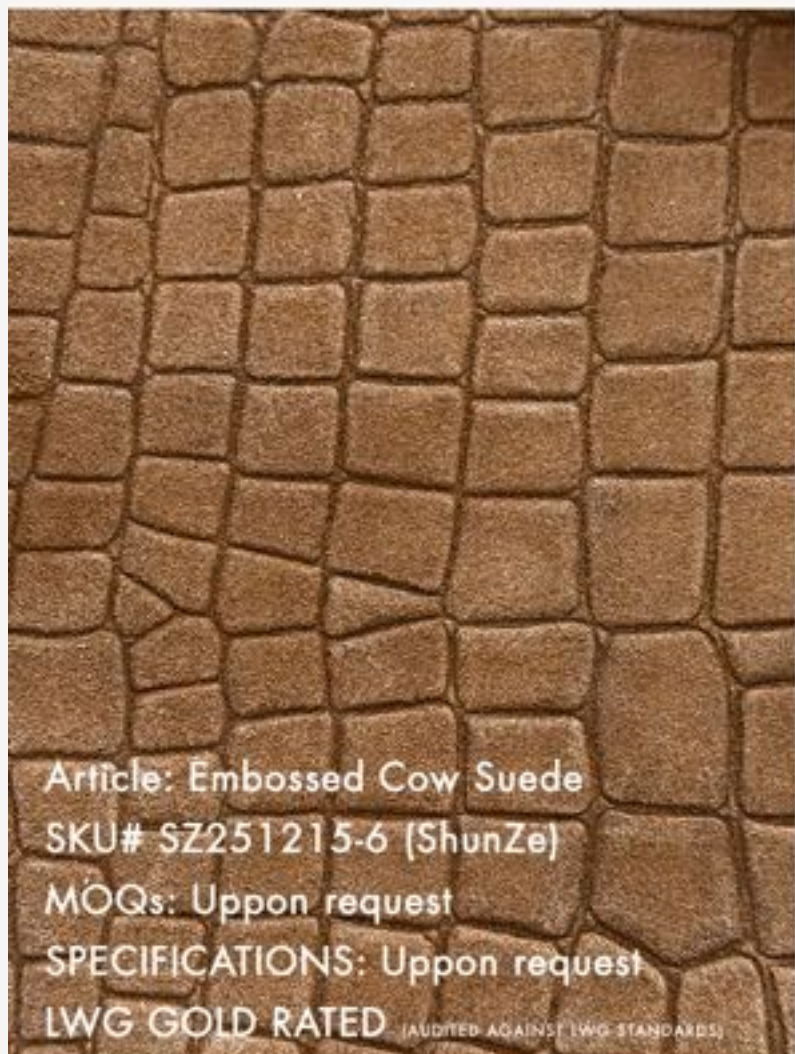

Article: Waxy Leather
SKU# SZ251029-09 (ShunZe)
MOQs: Uppon request
SPECIFICATIONS: Uppon request
LWG GOLD RATED (AUDITED AGAINST LWG STANDARDS)

Article: Crocodile Leather
SKU# SZ260304-02 (ShunZe)
MOQs: Uppon request
SPECIFICATIONS: Uppon request
LWG GOLD RATED (AUDITED AGAINST LWG STANDARDS)