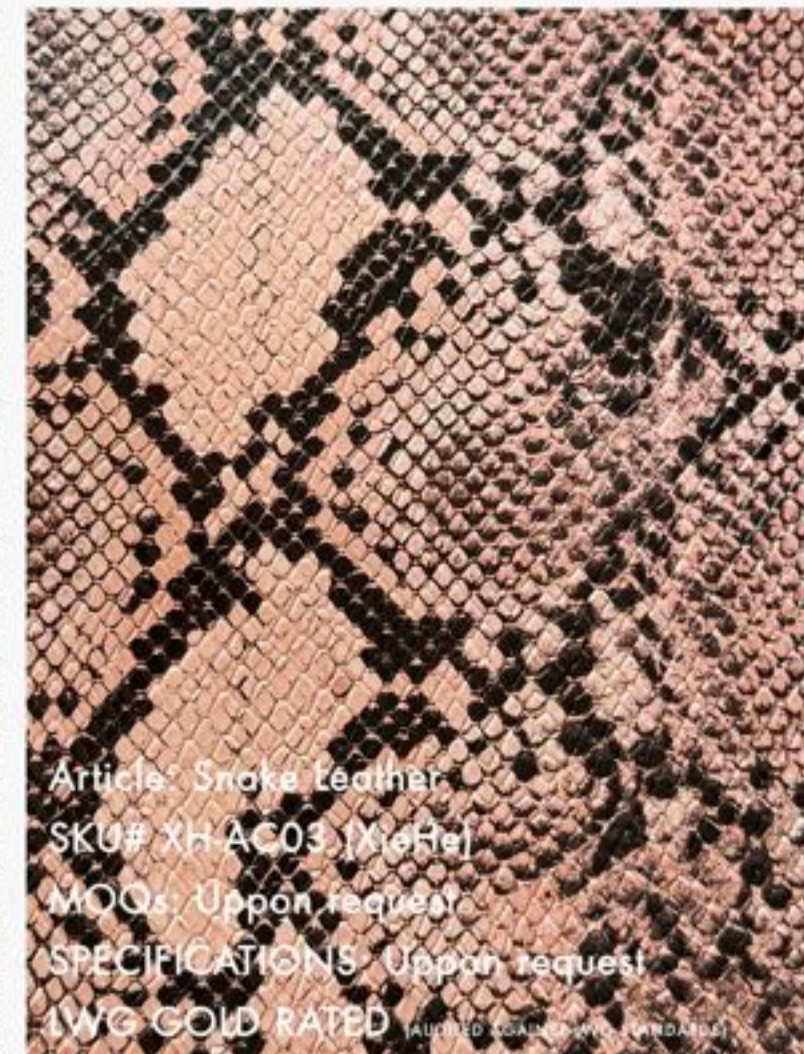

Article: Cow Leather
SKU# YT27-122 (YuanTai)
MOQs: Uppon request
SPECIFICATIONS: Uppon request
LWG GOLD RATED (AUDITED AGAINST LWG STANDARDS)