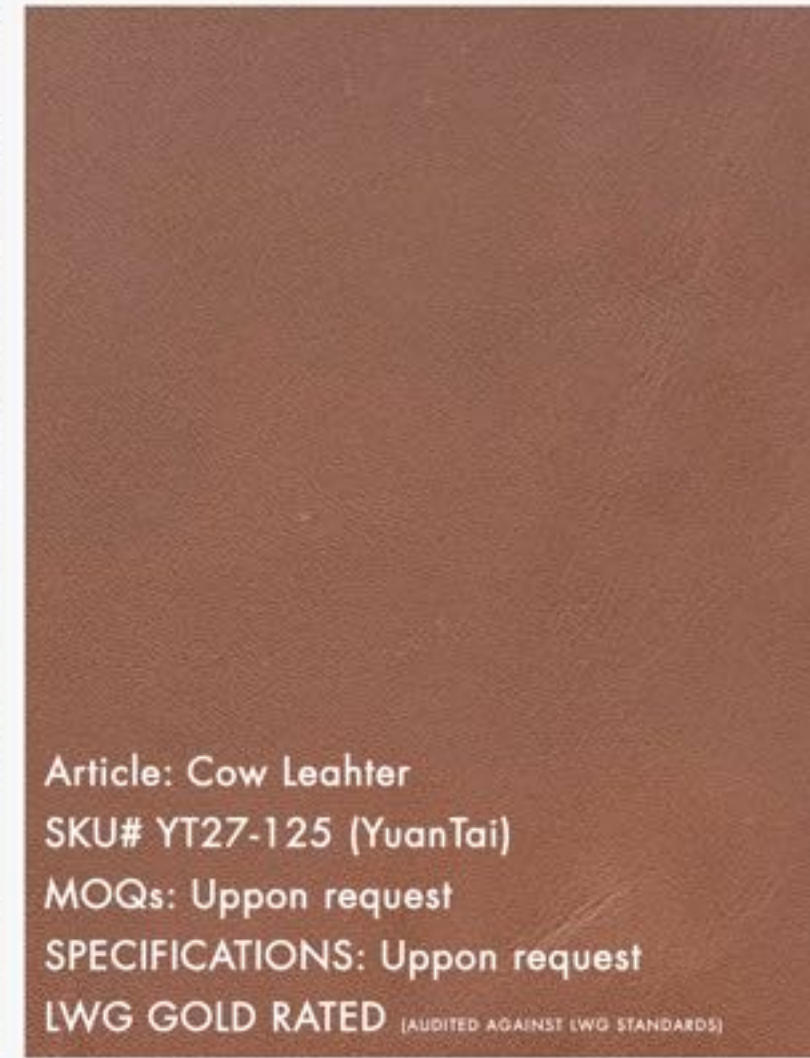

Article: Cow Leather
SKU# YT27-126 (YuanTai)
MOQs: Uppon request
SPECIFICATIONS: Uppon request
LWG GOLD RATED (AUDITED AGAINST LWG STANDARDS)

Article: Cow Leather
SKU# YT27-125 (YuanTai)
MOQs: Uppon request
SPECIFICATIONS: Uppon request
LWG GOLD RATED (AUDITED AGAINST LWG STANDARDS)