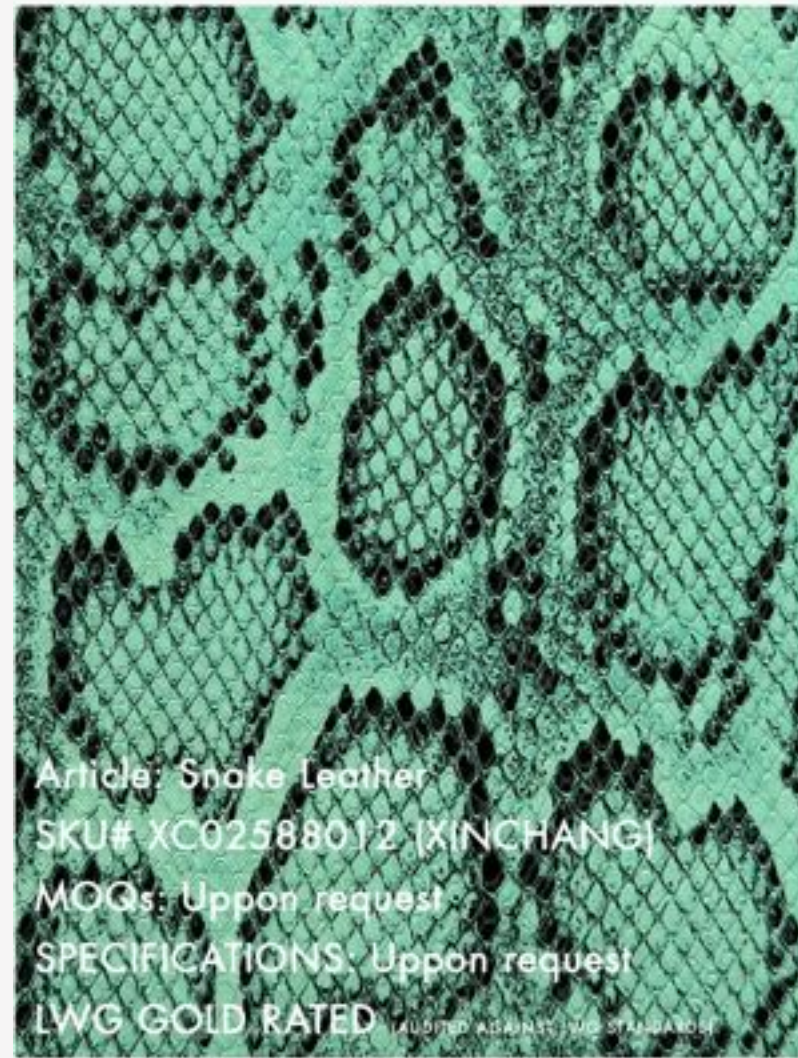

Article: Antique Croc-Embossed Leather
SKU# XC02588009 (XINCHANG)
MOQs: Uppon request
SPECIFICATIONS: Uppon request
LWG GOLD RATED (AUDITED AGAINST LWG STANDARDS)

Article: Distressed Waxy Grain Leather
SKU# XC02588008 (XINCHANG)
MOQs: Uppon request
SPECIFICATIONS: Uppon request
LWG GOLD RATED (AUDITED AGAINST LWG STANDARDS)

Article: Fine Grain Leather
SKU# XC02588013 (XINCHANG)
MOQs: Uppon request
SPECIFICATIONS: Uppon request
LWG GOLD RATED (AUDITED AGAINST LWG STANDARDS)

Article: Snake Leather
SKU# XC02588012 (XINCHANG)
MOQs: Uppon request
SPECIFICATIONS: Uppon request
LWG GOLD RATED (AUDITED AGAINST LWG STANDARDS)