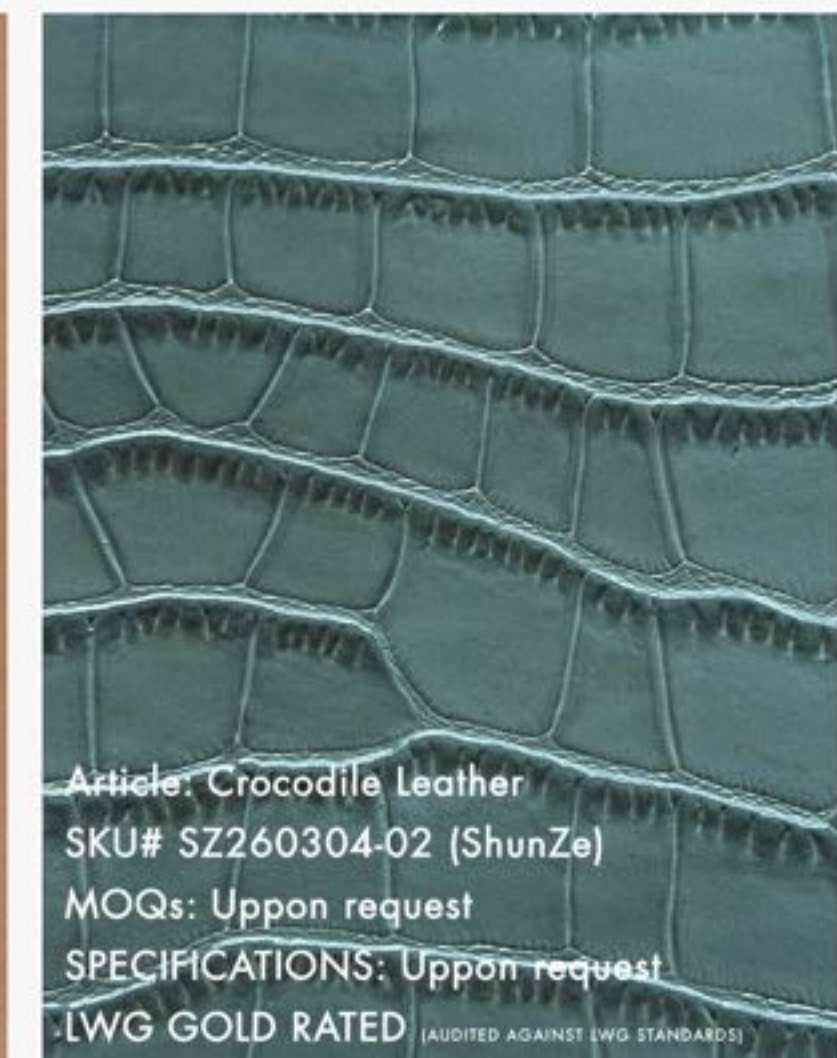

Article: Waxy Leather
SKU# SZ251029-09 (ShunZe)
MOQs: Uppon request
SPECIFICATIONS: Uppon request
LWG GOLD RATED (AUDITED AGAINST LWG STANDARDS)

Article: Crocodile Leather
SKU# SZ260304-02 (ShunZe)
MOQs: Uppon request
SPECIFICATIONS: Uppon request
LWG GOLD RATED (AUDITED AGAINST LWG STANDARDS)