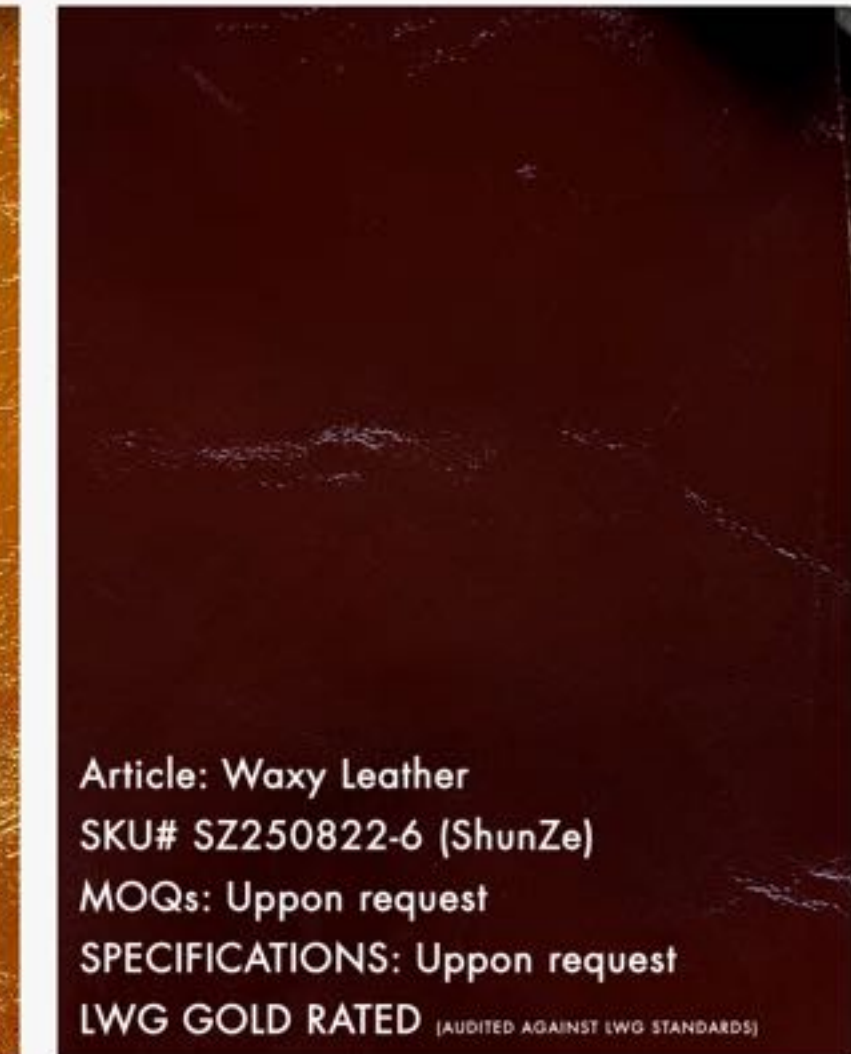

Article: Snake Leather
SKU# WT-BE44 (TianLi)
MOQs: Uppon request
SPECIFICATIONS: Uppon request
LWG GOLD RATED (AUDITED AGAINST LWG STANDARDS)

Article: Waxy Leather
SKU# SZ251029-08 (ShunZe)
MOQs: Uppon request
SPECIFICATIONS: Uppon request
LWG GOLD RATED (AUDITED AGAINST LWG STANDARDS)

Article: Waxy Leather
SKU# SZ251029-09 (ShunZe)
MOQs: Uppon request
SPECIFICATIONS: Uppon request
LWG GOLD RATED (AUDITED AGAINST LWG STANDARDS)

Article: Crocodile Leather
SKU# SZ260304-02 (ShunZe)
MOQs: Uppon request
SPECIFICATIONS: Uppon request
LWG GOLD RATED (AUDITED AGAINST LWG STANDARDS)