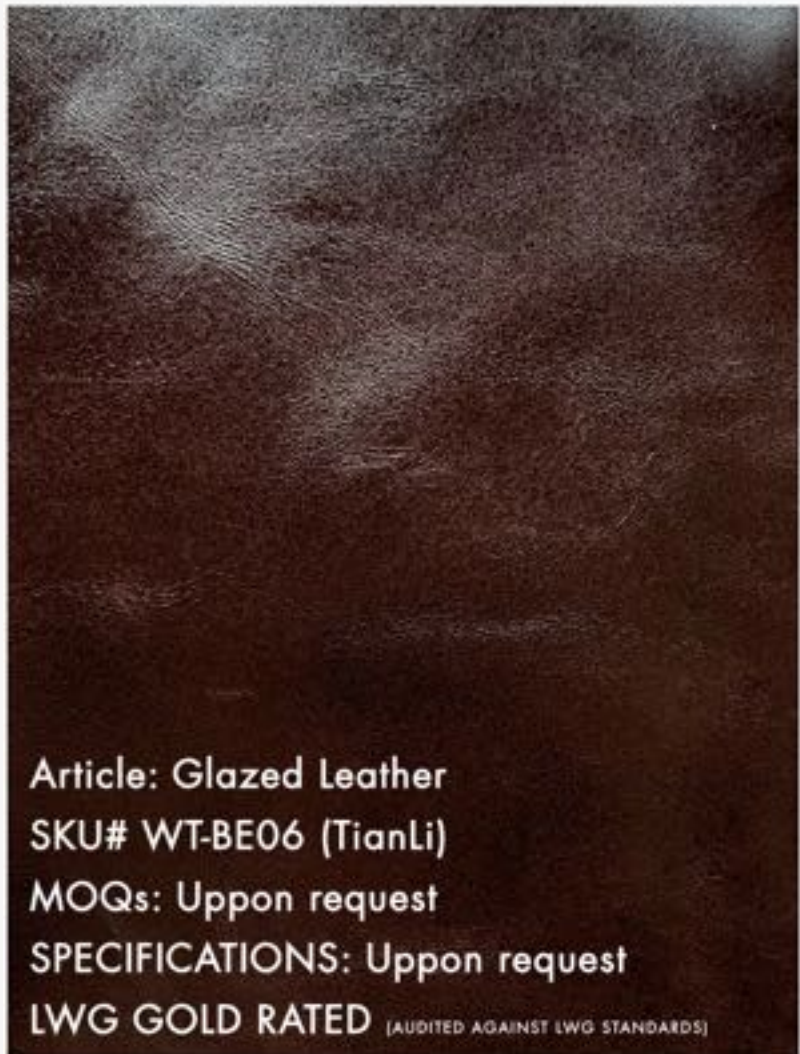

Article: Glazed Leather
SKU# WT-BE07 (TianLi)
MOQs: Uppon request
SPECIFICATIONS: Uppon request
LWG GOLD RATED (AUDITED AGAINST LWG STANDARDS)

Article: Waxy Leather
SKU# WT-BE015 (TianLi)
MOQs: Uppon request
SPECIFICATIONS: Uppon request
LWG GOLD RATED (AUDITED AGAINST LWG STANDARDS)

Article: Glazed Leather
SKU# WT-BE06 (TianLi)
MOQs: Uppon request
SPECIFICATIONS: Uppon request
LWG GOLD RATED (AUDITED AGAINST LWG STANDARDS)