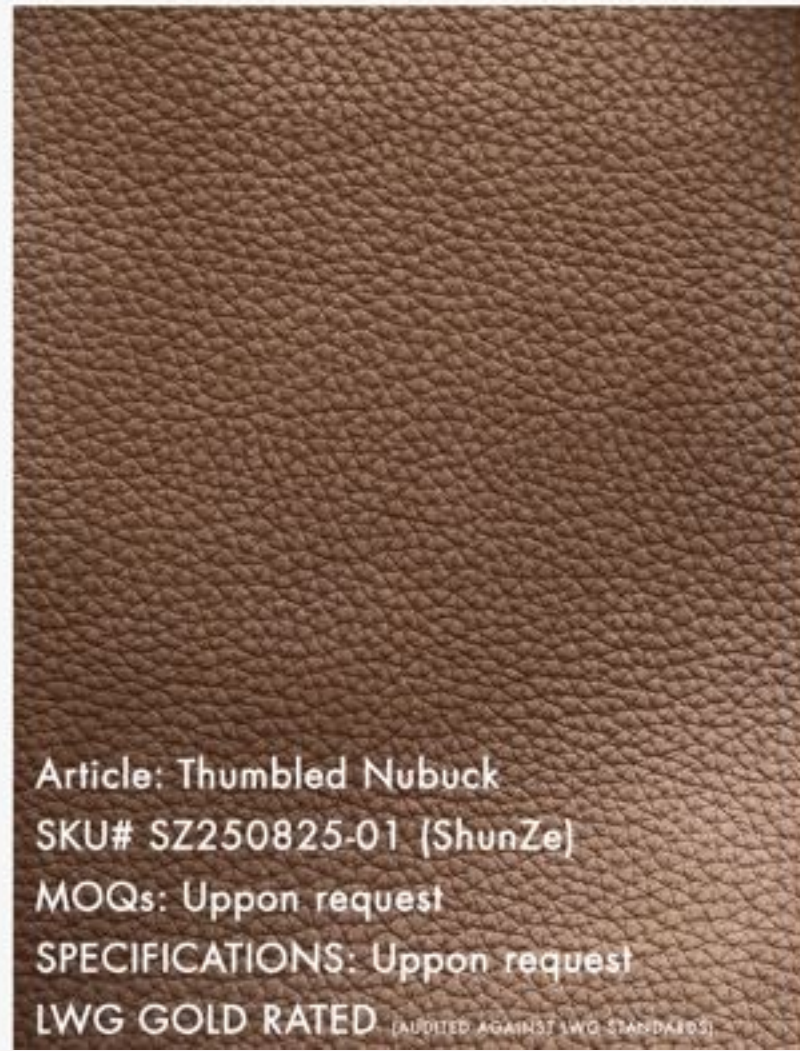

Article: Oil Wax Cracked Leather
SKU# SZ0401-01 (ShunZe)
MOQs: Uppon request
SPECIFICATIONS: Uppon request