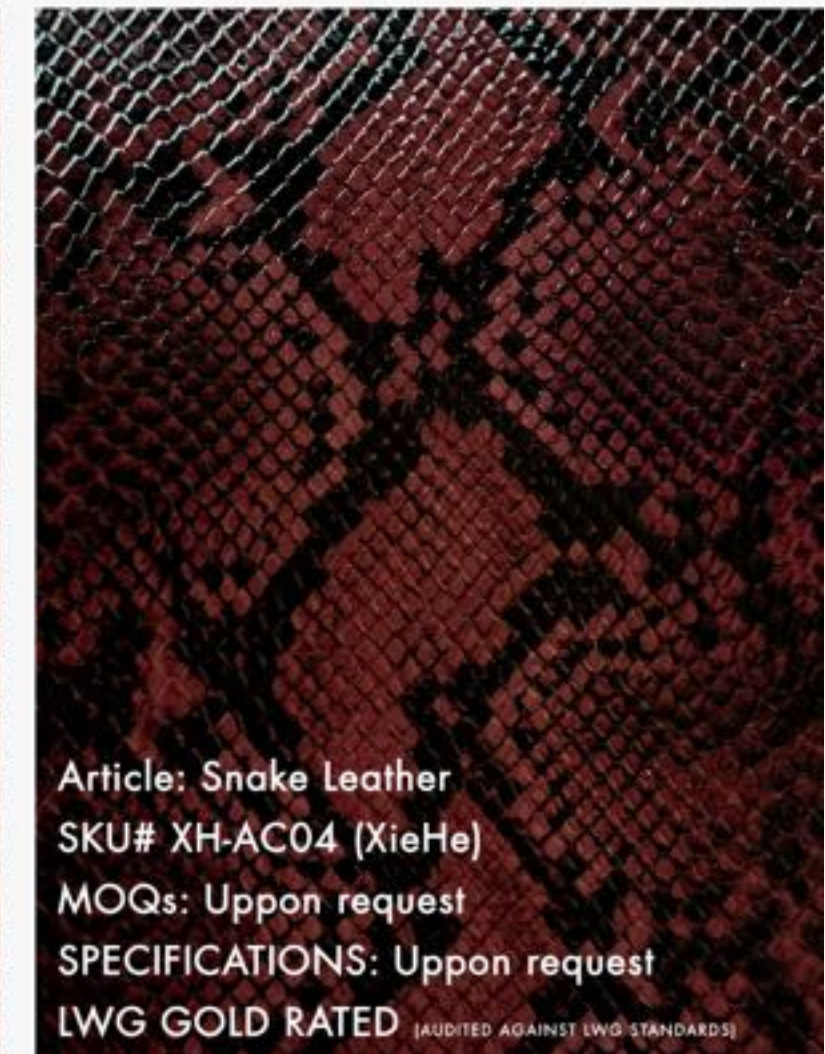

Article: Cow Leather
SKU# YT27-123 (YuanTai)
MOQs: Uppon request
SPECIFICATIONS: Uppon request
LWG GOLD RATED (AUDITED AGAINST LWG STANDARDS)