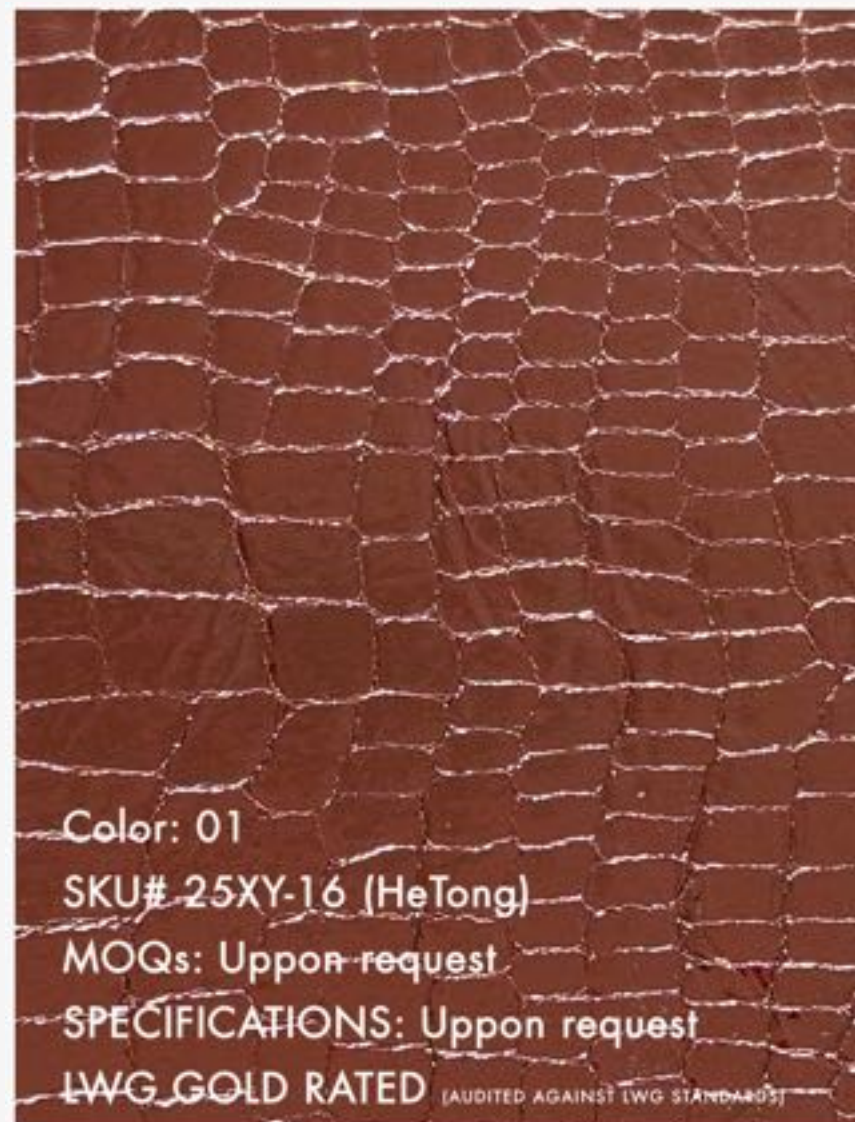

Color: 01
SKU# 25XY-07 (HeTong)
MOQs: Uppon request
SPECIFICATIONS: Uppon request
LWG GOLD RATED (AUDITED AGAINST LWG STANDARDS)

Color: 01
SKU# 25XY-08 (HeTong)
MOQs: Uppon request
SPECIFICATIONS: Uppon request
LWG GOLD RATED (AUDITED AGAINST LWG STANDARDS)