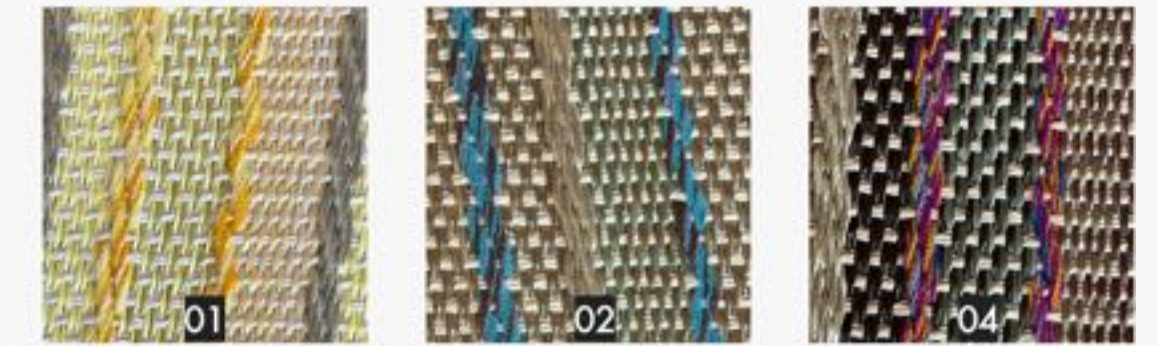

PP Woven

MOQs - 100 yards / color
Sampling Available

- Polyester Woven
- MOQs: 300 units / color
- Available for samples.

Polyester Fibre Woven

MOQs - 100 yards / color
Sampling Available

- PP Woven
- MOQs: 300 units / color
- Available for samples.