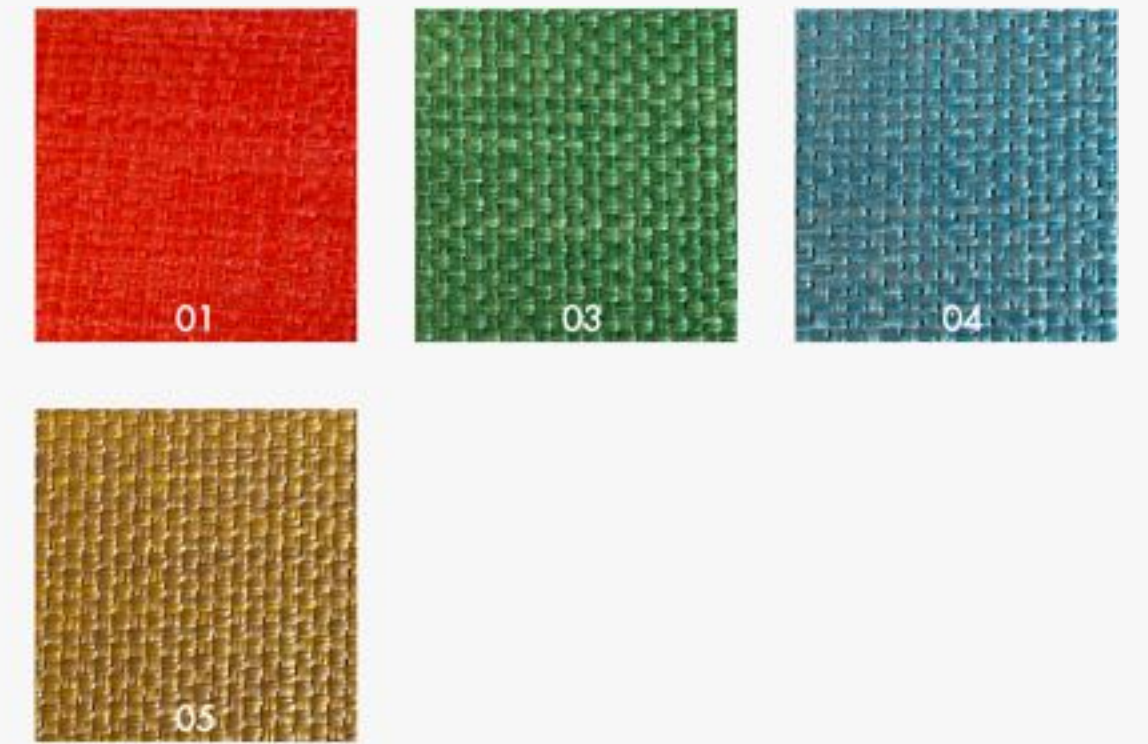

Matte Woven | MOQs - 100 yards / color
Sampling Available

- Matte Woven
- MOQs: 300 units / color
- Available for samples.