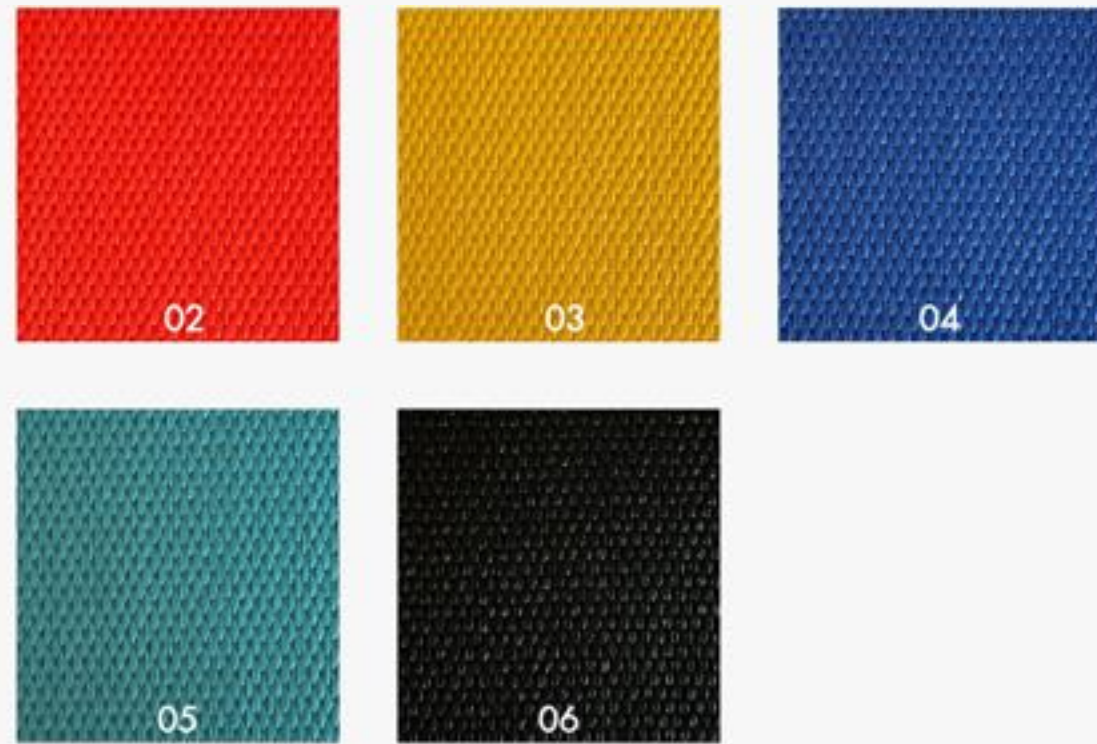

Matte Woven | MOQs - 100 yards / color
Sampling Available

- Matte Woven
- MOQs: 300 units / color
- Available for samples.