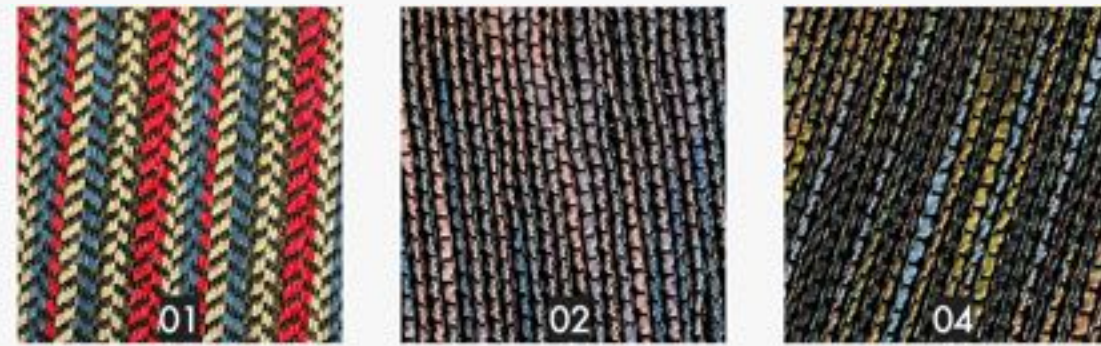

- Polyester Woven
- MOQs: 300 units / color
- Available for samples.