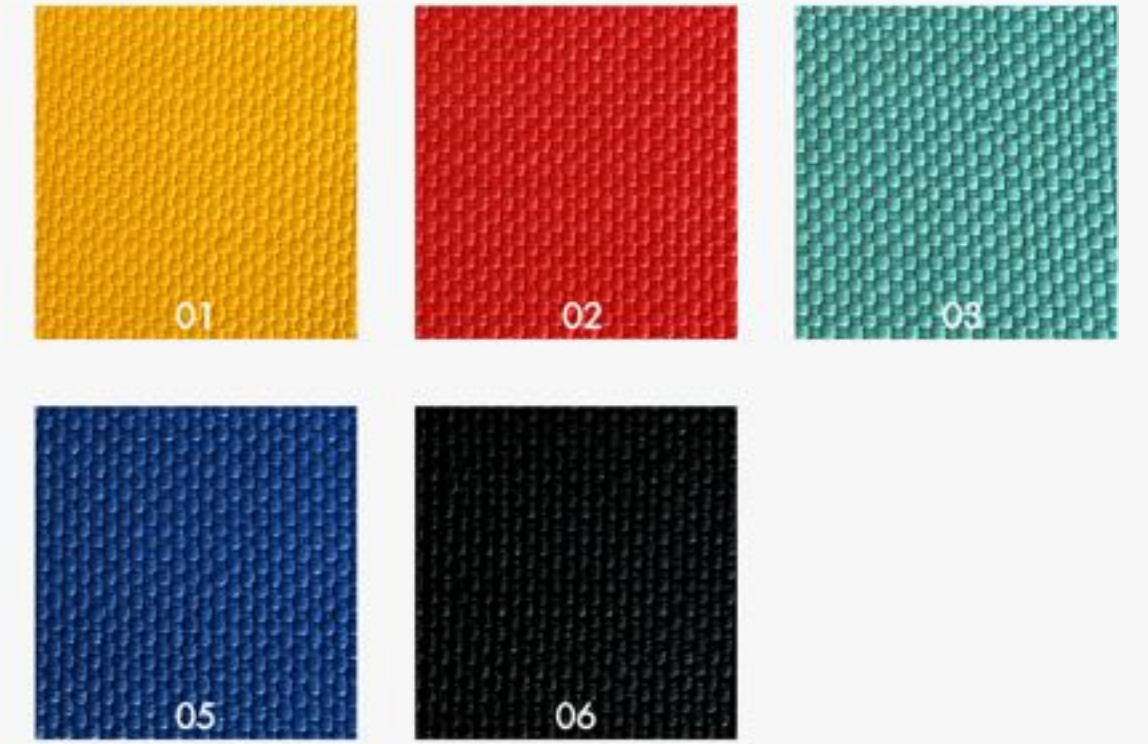

AUTRON INDUSTRY

Woven Straw

Fabric Swatches

Update Monthly.

- PP Woven
- MOQs: 300 units / color
- Available for samples.

PP Woven | MOQs - 100 yards / color
Sampling Available

- Matte Woven
- MOQs: 300 units / color
- Available for samples.