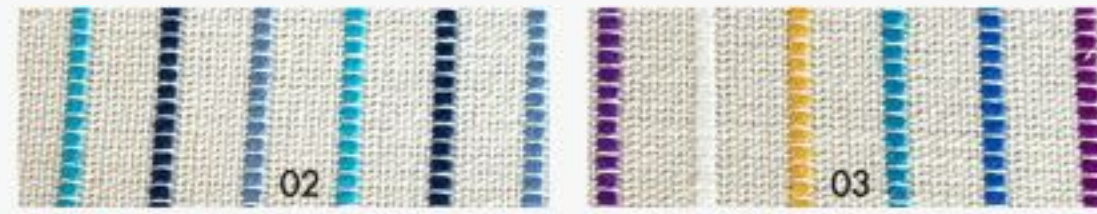

- Chinlon Cotton Woven
- MOQs: 300 units / color
- Available for samples.